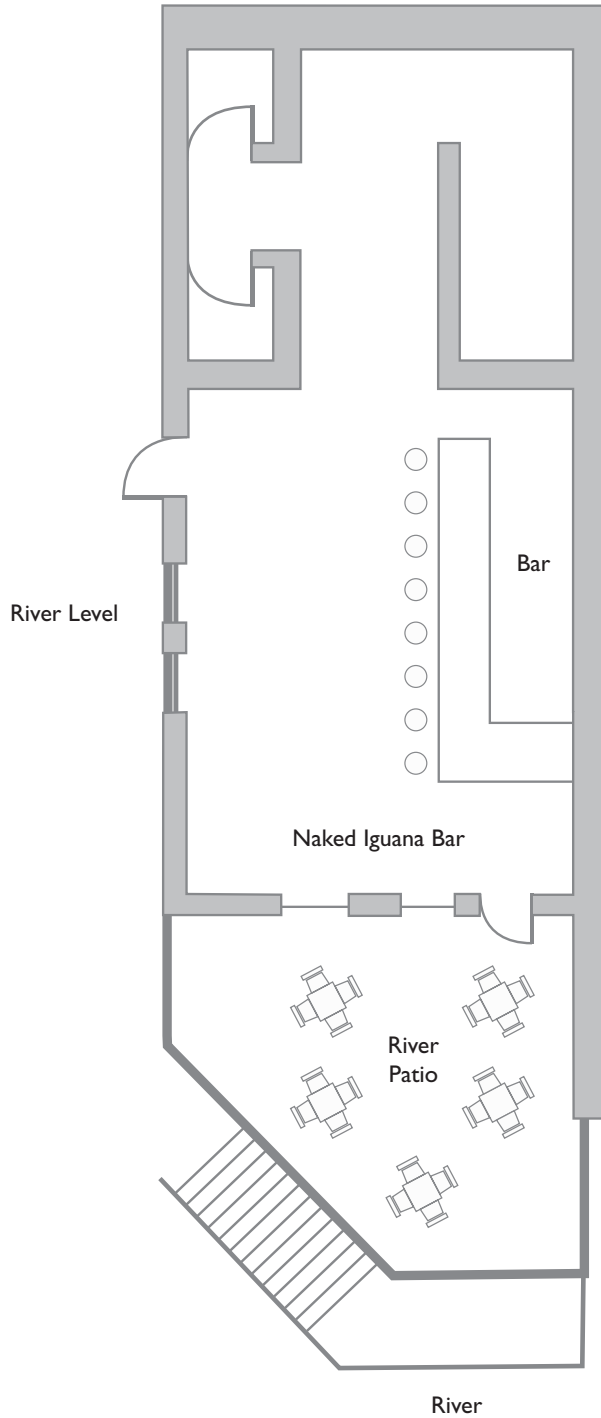

**Street Level** can accommodate 350 combined  
with Naked Iguana on the River Level

**Fiesta Room**  
120 Cocktail, 90 Seated

**Fiesta Room with Patio**  
130 Cocktail, 120 Seated

**Fiesta Patio**  
30 Maximum

**Red Room**  
30 Maximum

**Red Room Patio**  
20 Maximum

**Main Dining Room plus Red Room Patio**  
200 Cocktail, 150-170 Seated

*\*Seating configurations will vary*

**Upper Level Total Capacity**  
160 Cocktail, 140 Seated

**Estrella Room**  
125 Cocktail, 80 Seated Rounds  
120 Rectangle Tables

**El Presidente**  
60 Cocktail, 50 Seated

*\*Seating configurations will vary*

**Naked Iguana with River Patio**  
70 Cocktail, 50 Seated