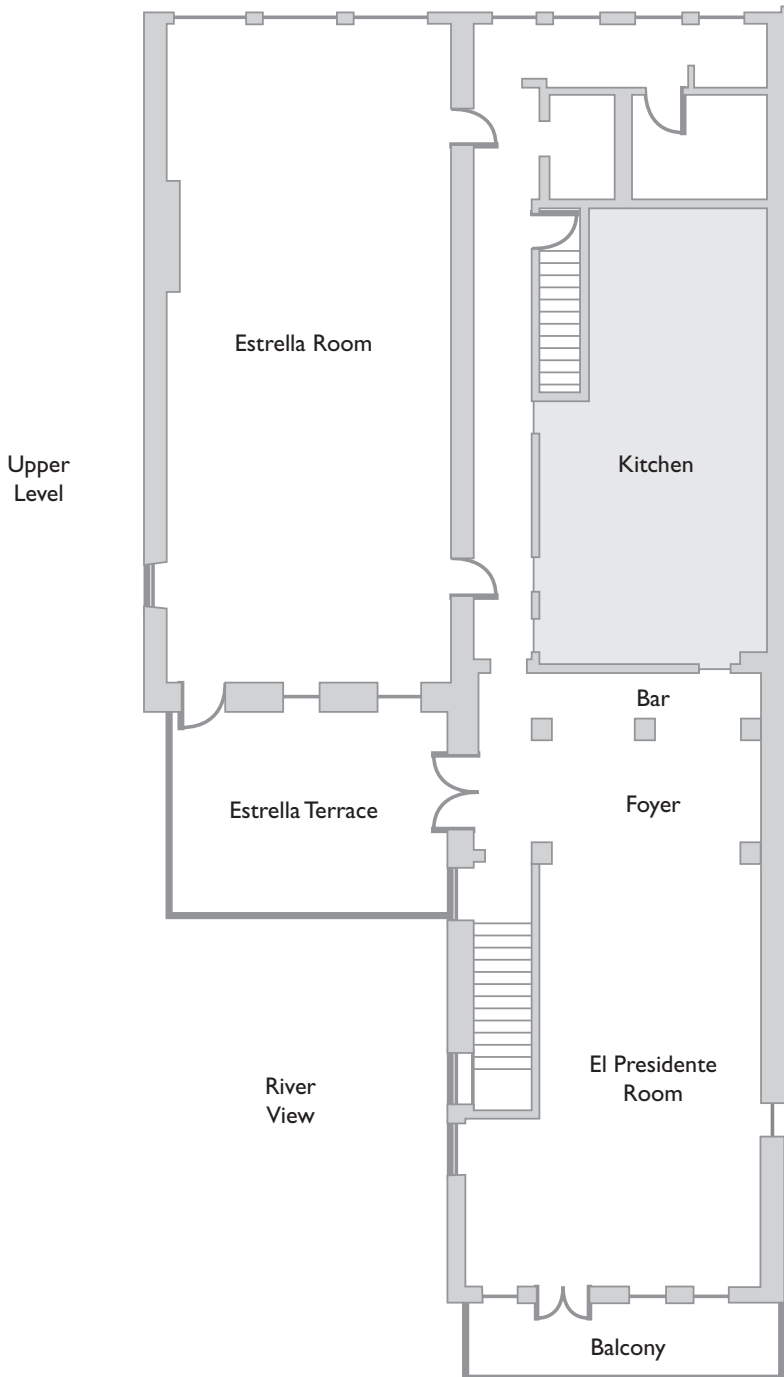

**Street Level** can accommodate 350 combined  
with Naked Iguana on the River Level

**Fiesta Room**  
120 Cocktail, 90 Seated

**Fiesta Room with Patio**  
130 Cocktail, 120 Seated

**Fiesta Patio**  
30 Maximum

**Red Room**  
30 Maximum

**Red Room Patio**  
20 Maximum

**Main Dining Room plus Red Room Patio**  
200 Cocktail, 150-170 Seated

*\*Seating configurations will vary*

**Upper Level Total Capacity**  
160 Cocktail, 140 Seated

**Estrella Room**  
125 Cocktail, 80 Seated Rounds  
120 Rectangle Tables

**El Presidente**  
60 Cocktail, 50 Seated

*\*Seating configurations will vary*

**Naked Iguana with River Patio**  
70 Cocktail, 50 Seated